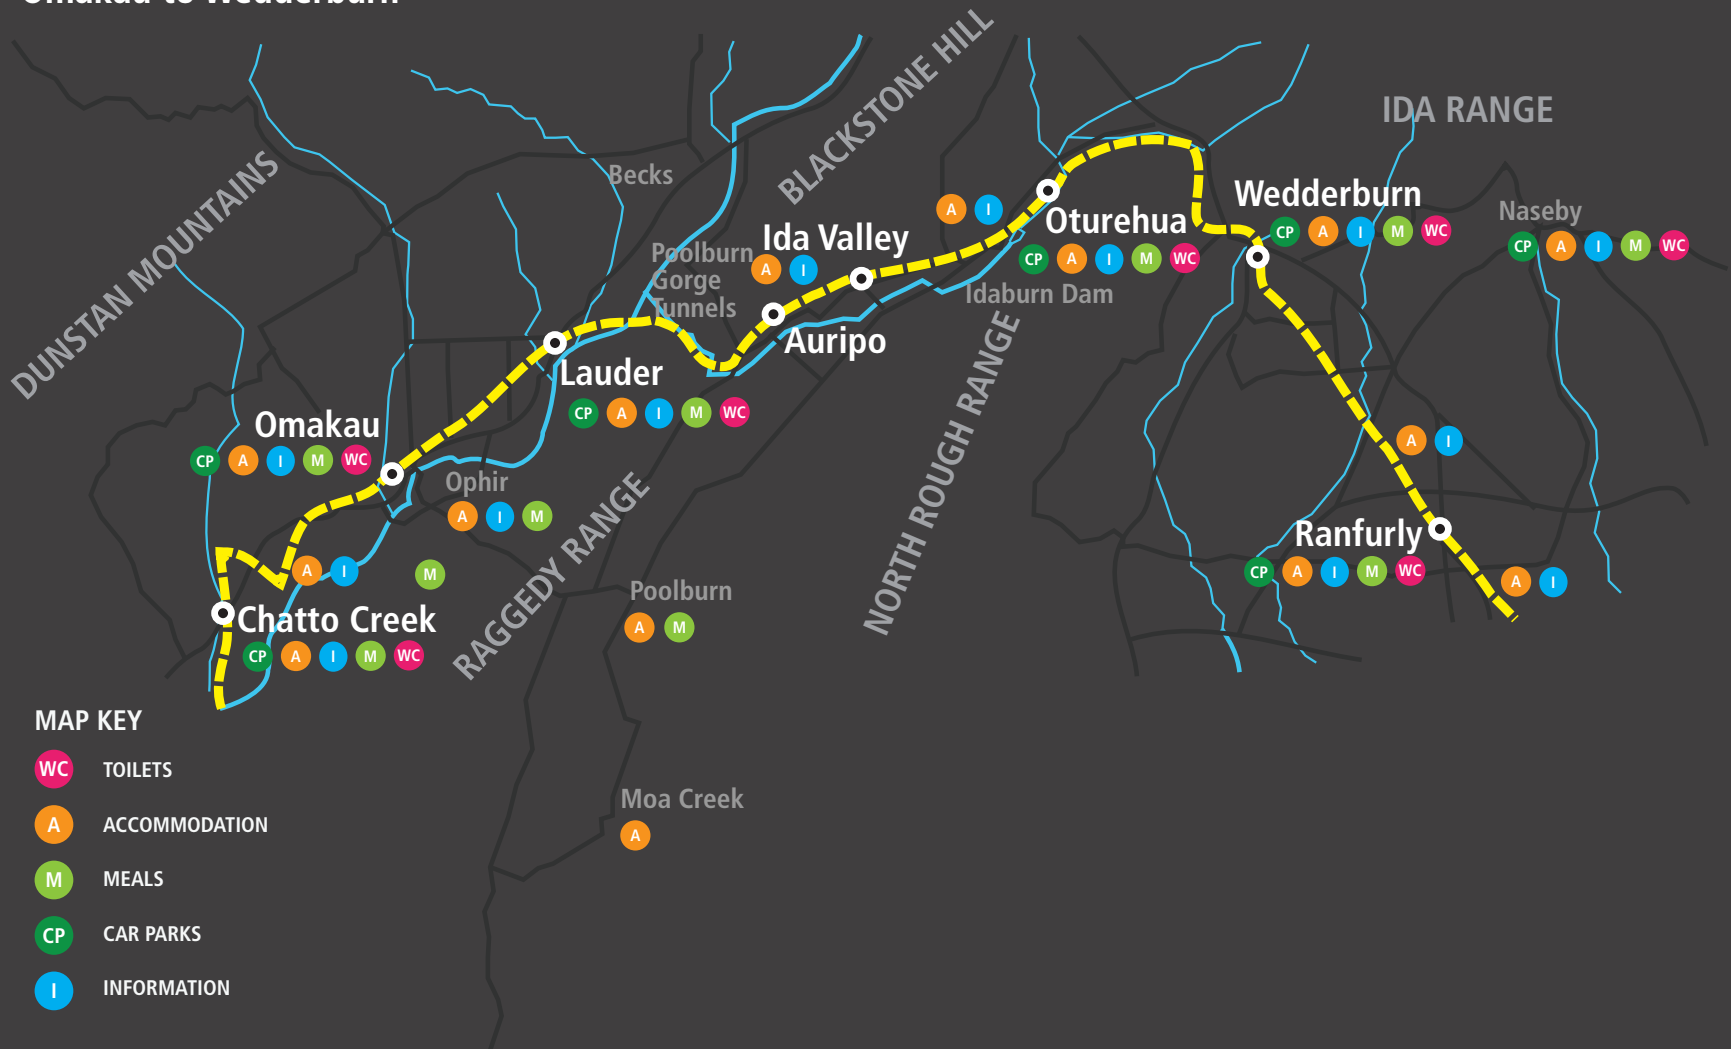

THE OTAGO CENTRAL RAIL TRAIL - DAY TWO

Omakau to Wedderburn

St Bathans

- MAP KEY**
- WC TOILETS
 - A ACCOMMODATION
 - M MEALS
 - CP CAR PARKS
 - I INFORMATION