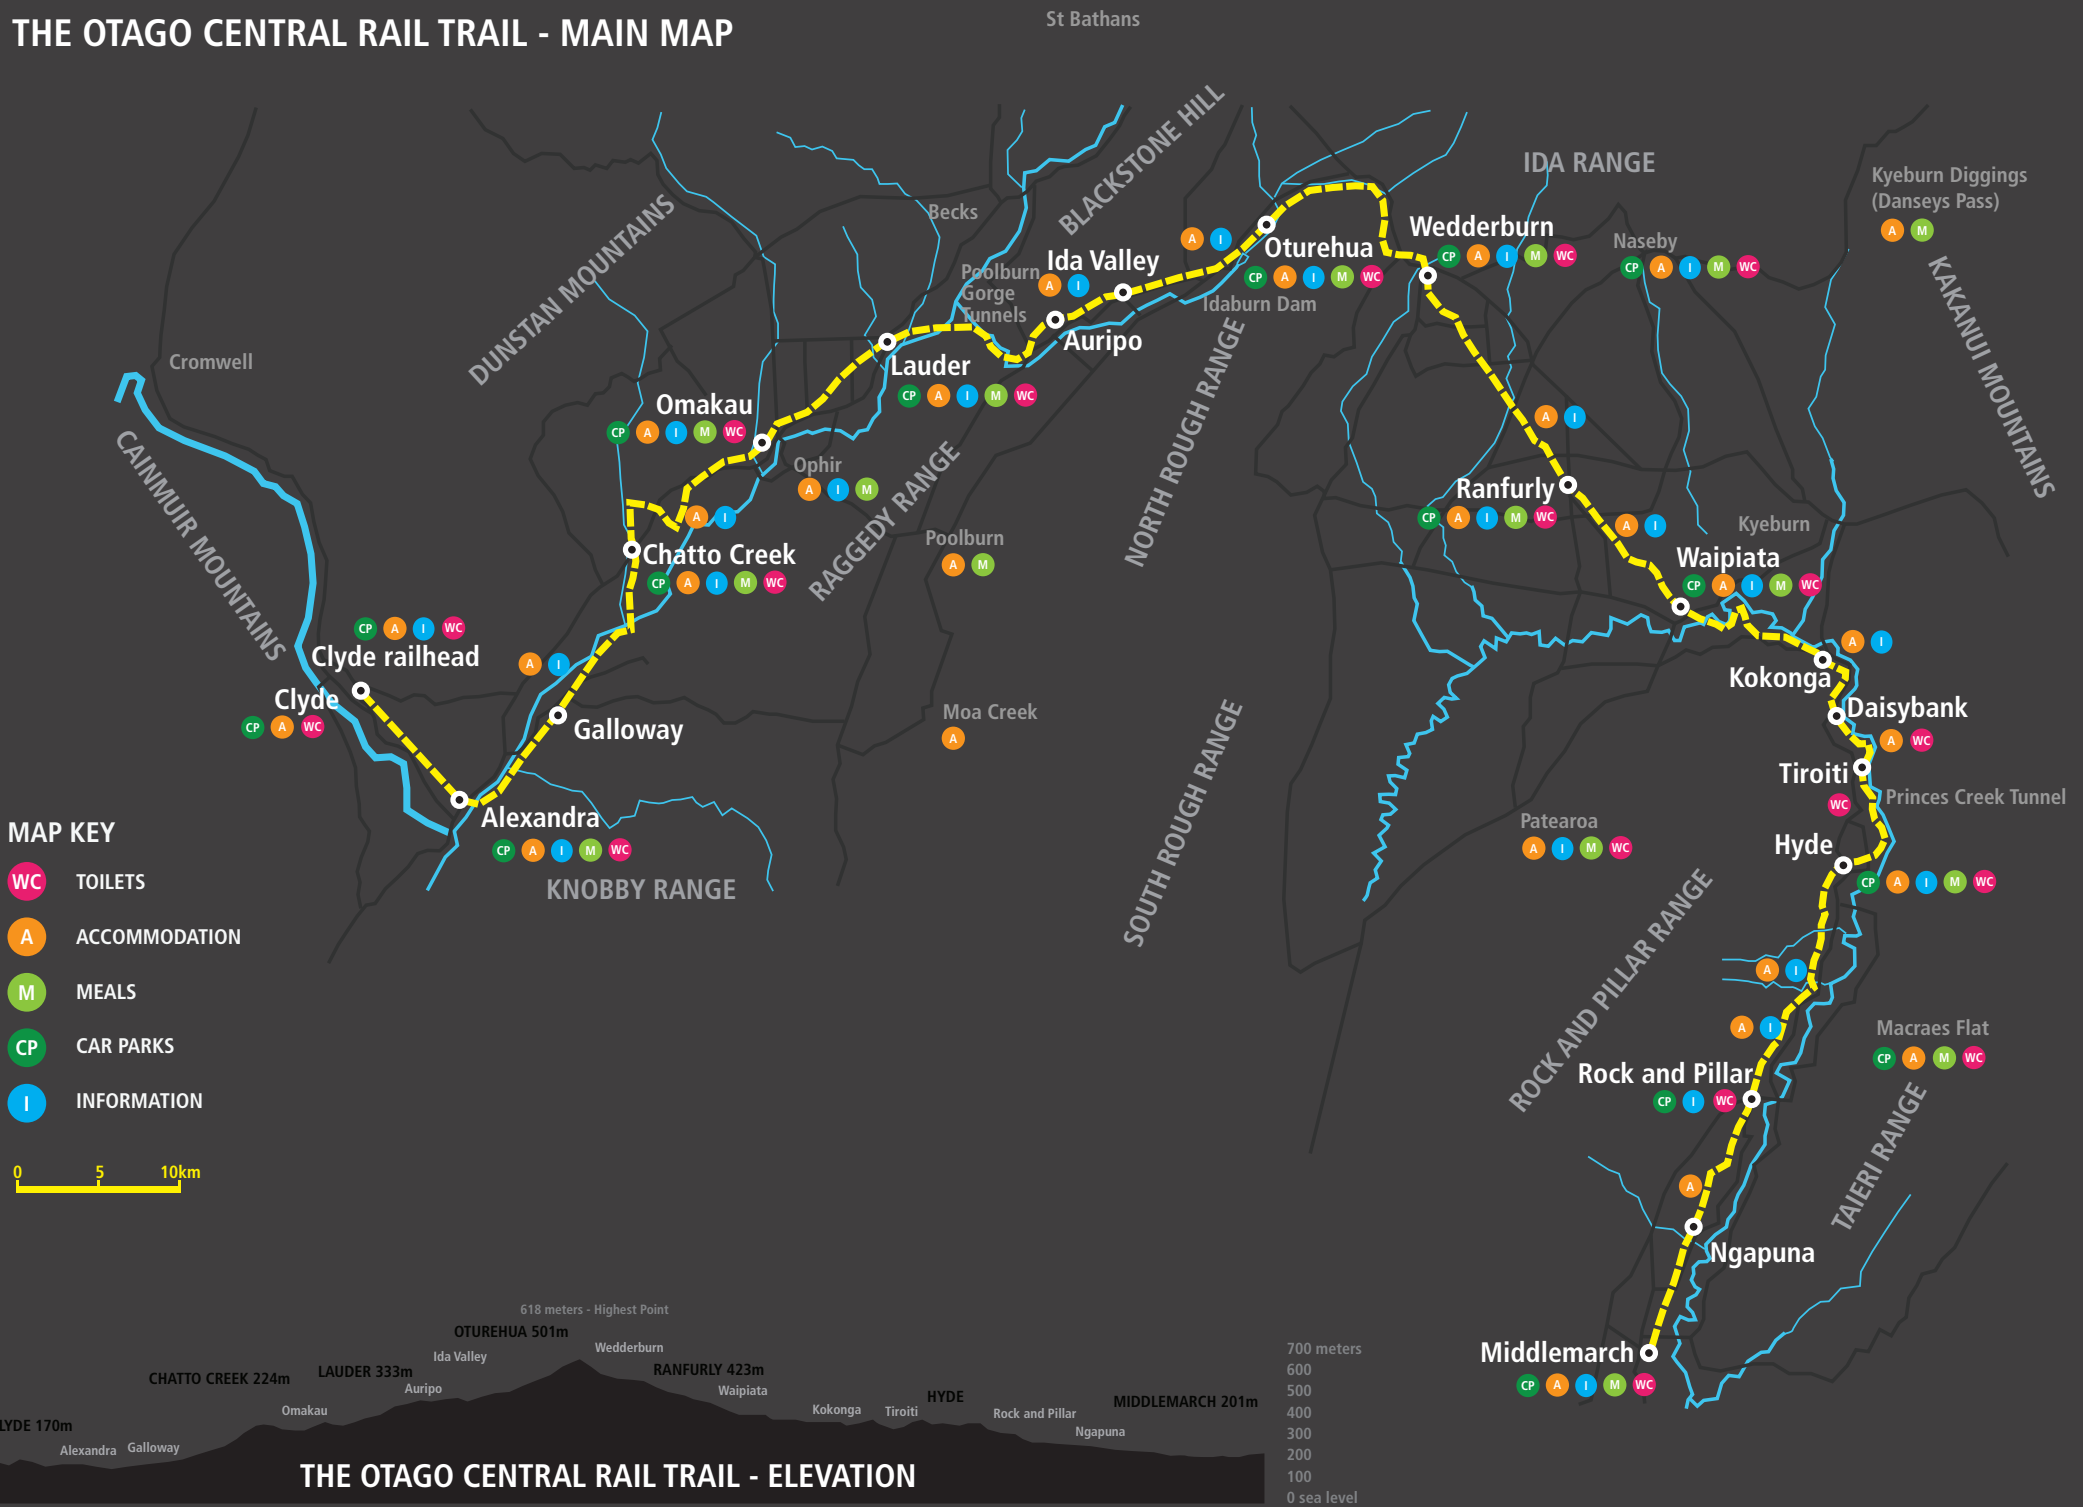

THE OTAGO CENTRAL RAIL TRAIL - MAIN MAP

- MAP KEY**
- WC TOILETS
 - A ACCOMMODATION
 - M MEALS
 - CP CAR PARKS
 - I INFORMATION